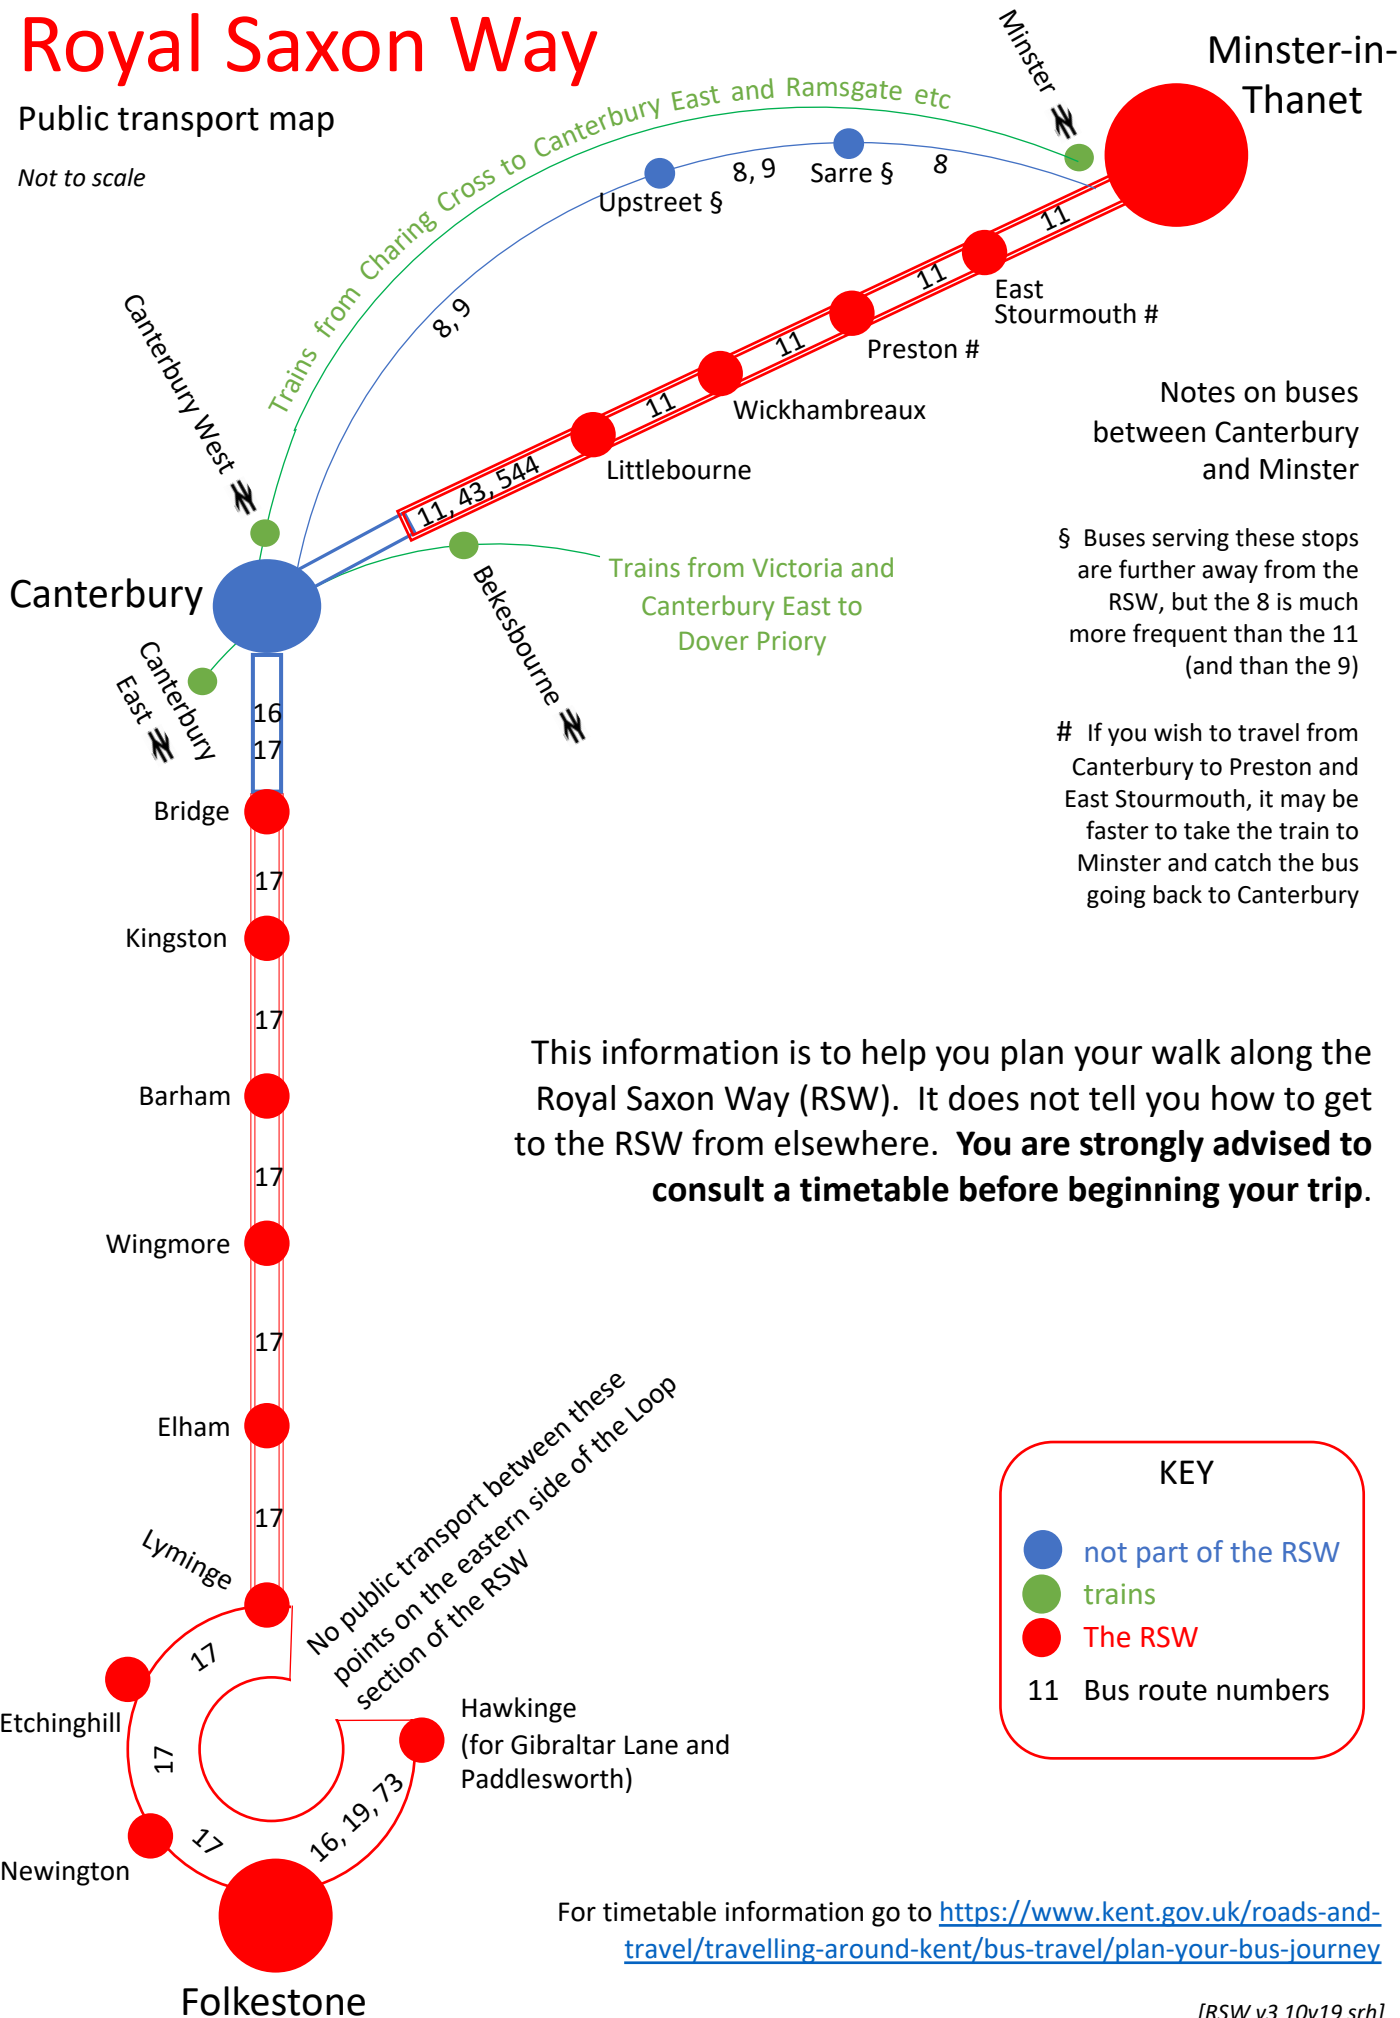

Royal Saxon Way

Public transport map

Not to scale

This information is to help you plan your walk along the Royal Saxon Way (RSW). It does not tell you how to get to the RSW from elsewhere. **You are strongly advised to consult a timetable before beginning your trip.**

For timetable information go to <https://www.kent.gov.uk/roads-and-travel/travelling-around-kent/bus-travel/plan-your-bus-journey>